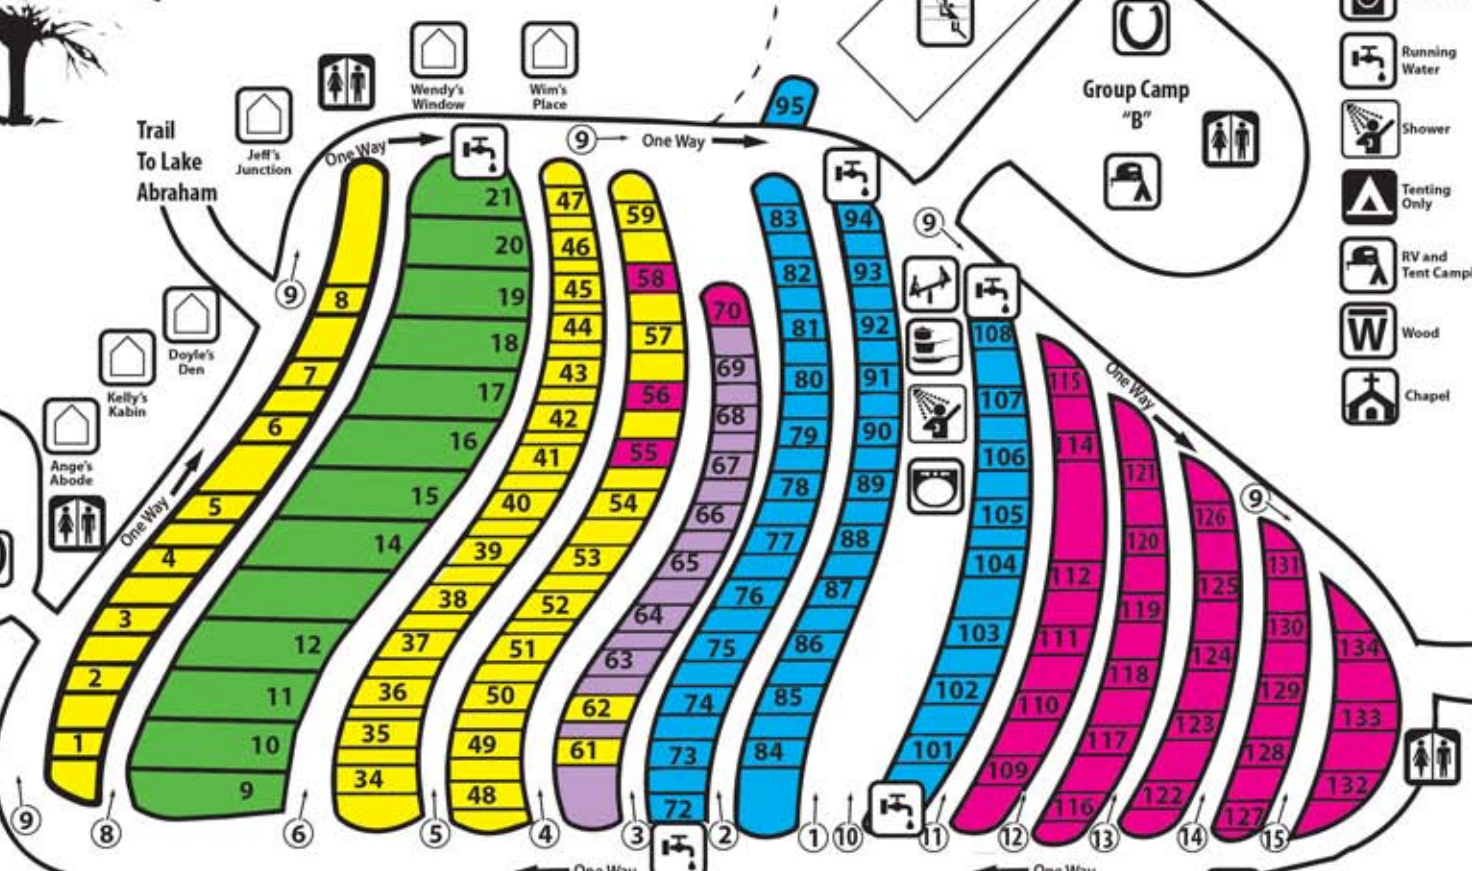

Site Legend

No Service
1-8, 34-47, 48-54, 57 & 59 - 62

30 A & Water (No Sewer)
9 - 21

30 A (Full Service)
63 - 69

15 A (Full Service)
75 - 83, 86 - 95 & 101-108

15 A (Power only)
55, 56, 58, 70, 109-134

RV Rentals
72 - 74, 84 & 85

General Store | Liquor Store | ATM | Licensed Restaurant | Gift Shop

Propane | Diesel | Gas

Playground | Mini Golf

Frisbee Golf Course | Wood | Office | 44 Unit Motel | Laundromat | Basketball

	Wash Rooms		Cabin		Diesel
	Dumping Station		Motel		Gas
	Laundromat		Summer Kitchen Pub		Basketball
	Running Water		Sink for Washing Dishes		Volleyball
	Shower		Cookhouse		Frisbee Golf
	Tenting Only		Licensed Restaurant		Playground
	RV and Tent Camping		General Store		Mini Golf
	Wood		ATM		Horse Shoes
	Chapel		Propane		Belledome